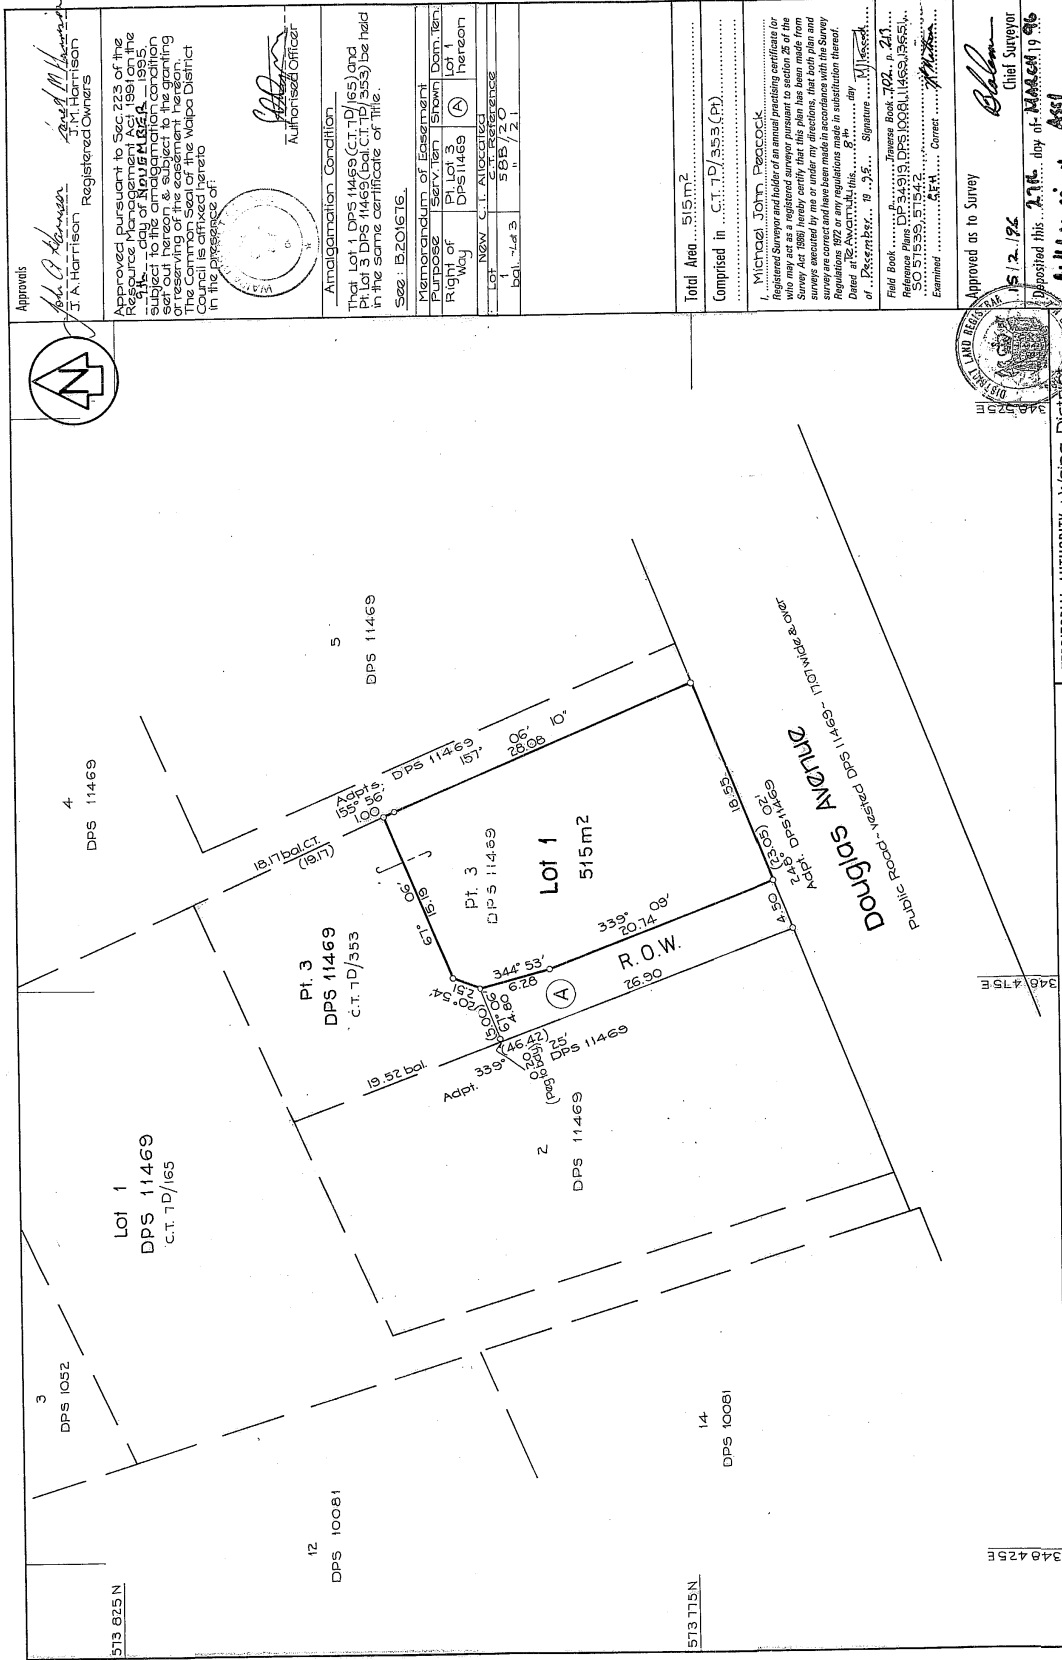

LAND DISTRICT South Auckland
SURVEY BLK. & DIST. VI Punui
NZMS 261 SH 515 RECORD MAP No. 1994
TERRITORIAL AUTHORITY Waipā District
Surveyed by C.K.I. SURVEYS
Scale 1:250 Date August 1994

Approved to Survey
Chief Surveyor
Deposited this 21st day of MARCH 1996
Ass't District Land Registrar
File Reference 12-10-95
DPS 72365

573 025 N
573 115 N
573 205 N
573 295 N
573 385 N
573 475 N
573 565 N
573 655 N
573 745 N
573 835 N
573 925 N
574 015 N
574 105 N
574 195 N
574 285 N
574 375 N
574 465 N
574 555 N
574 645 N
574 735 N
574 825 N
574 915 N
575 005 N
575 095 N
575 185 N
575 275 N
575 365 N
575 455 N
575 545 N
575 635 N
575 725 N
575 815 N
575 905 N
576 000 N

11 APR 1996

Approvals
T.A. Harrison Registered Owners
Approved pursuant to Sec 223 of the Resource Management Act 1991 on the subject to the amalgamation condition set out hereon & subject to the granting or reserving of the easement hereon in the presence of:
Authorised Officer

Amalgamation Condition
That Lot 1 (DPS 11469 (C.T. 10/353)) and Lot 3 (DPS 11469 (C.T. 10/353)) be held in the same certificate of title.
Sec 120(1)(6) & (7)

Memorandum of Easement
Purpose Serv. ten shown Diagram
Right of Way Pt. Lot 3
Pt. Lot 1 hereon
(A)

Lot 1 NEW C.T. ALLOCATED
515m²
bal. 1/2 1

Total Area 515m²
Comprised in C.T. 10/353 (P)